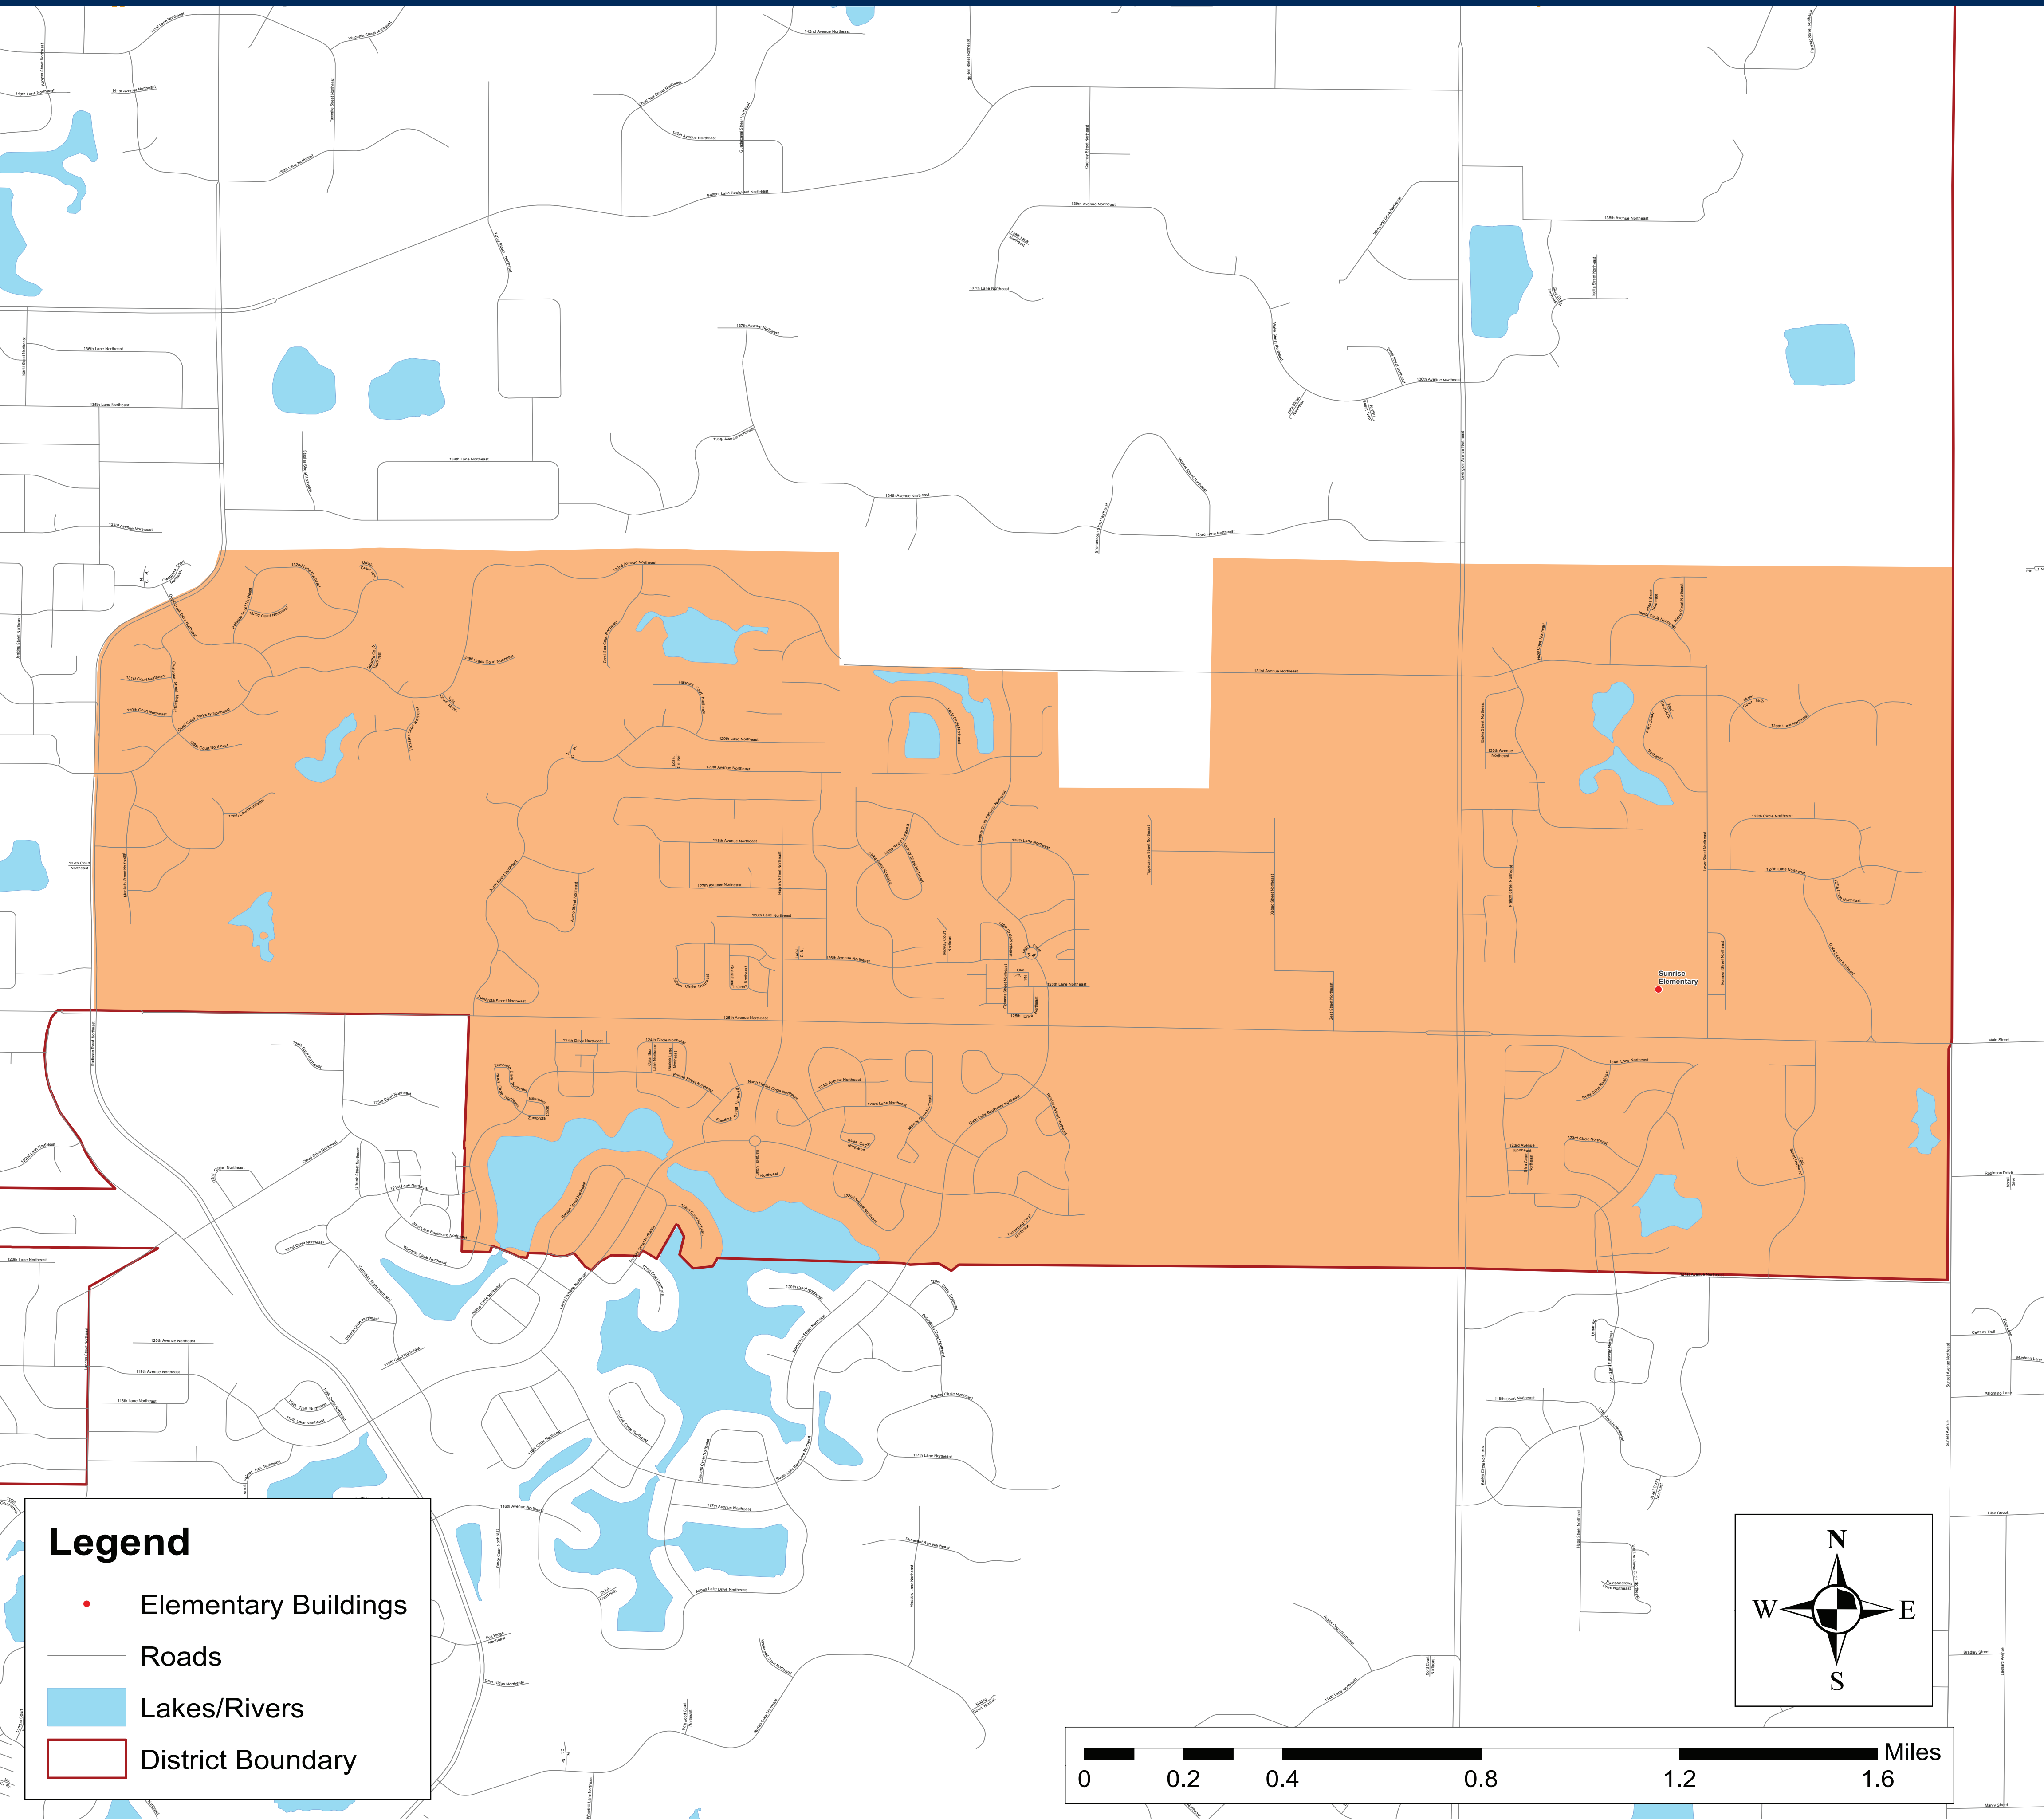

SUNRISE ELEMENTARY SCHOOL

Enrollment area

September 2023

SUNRISE ELEMENTARY SCHOOL

12576 Lever St NE, Blaine, MN 55449

763-433-5000

ahschools.us/sunrise