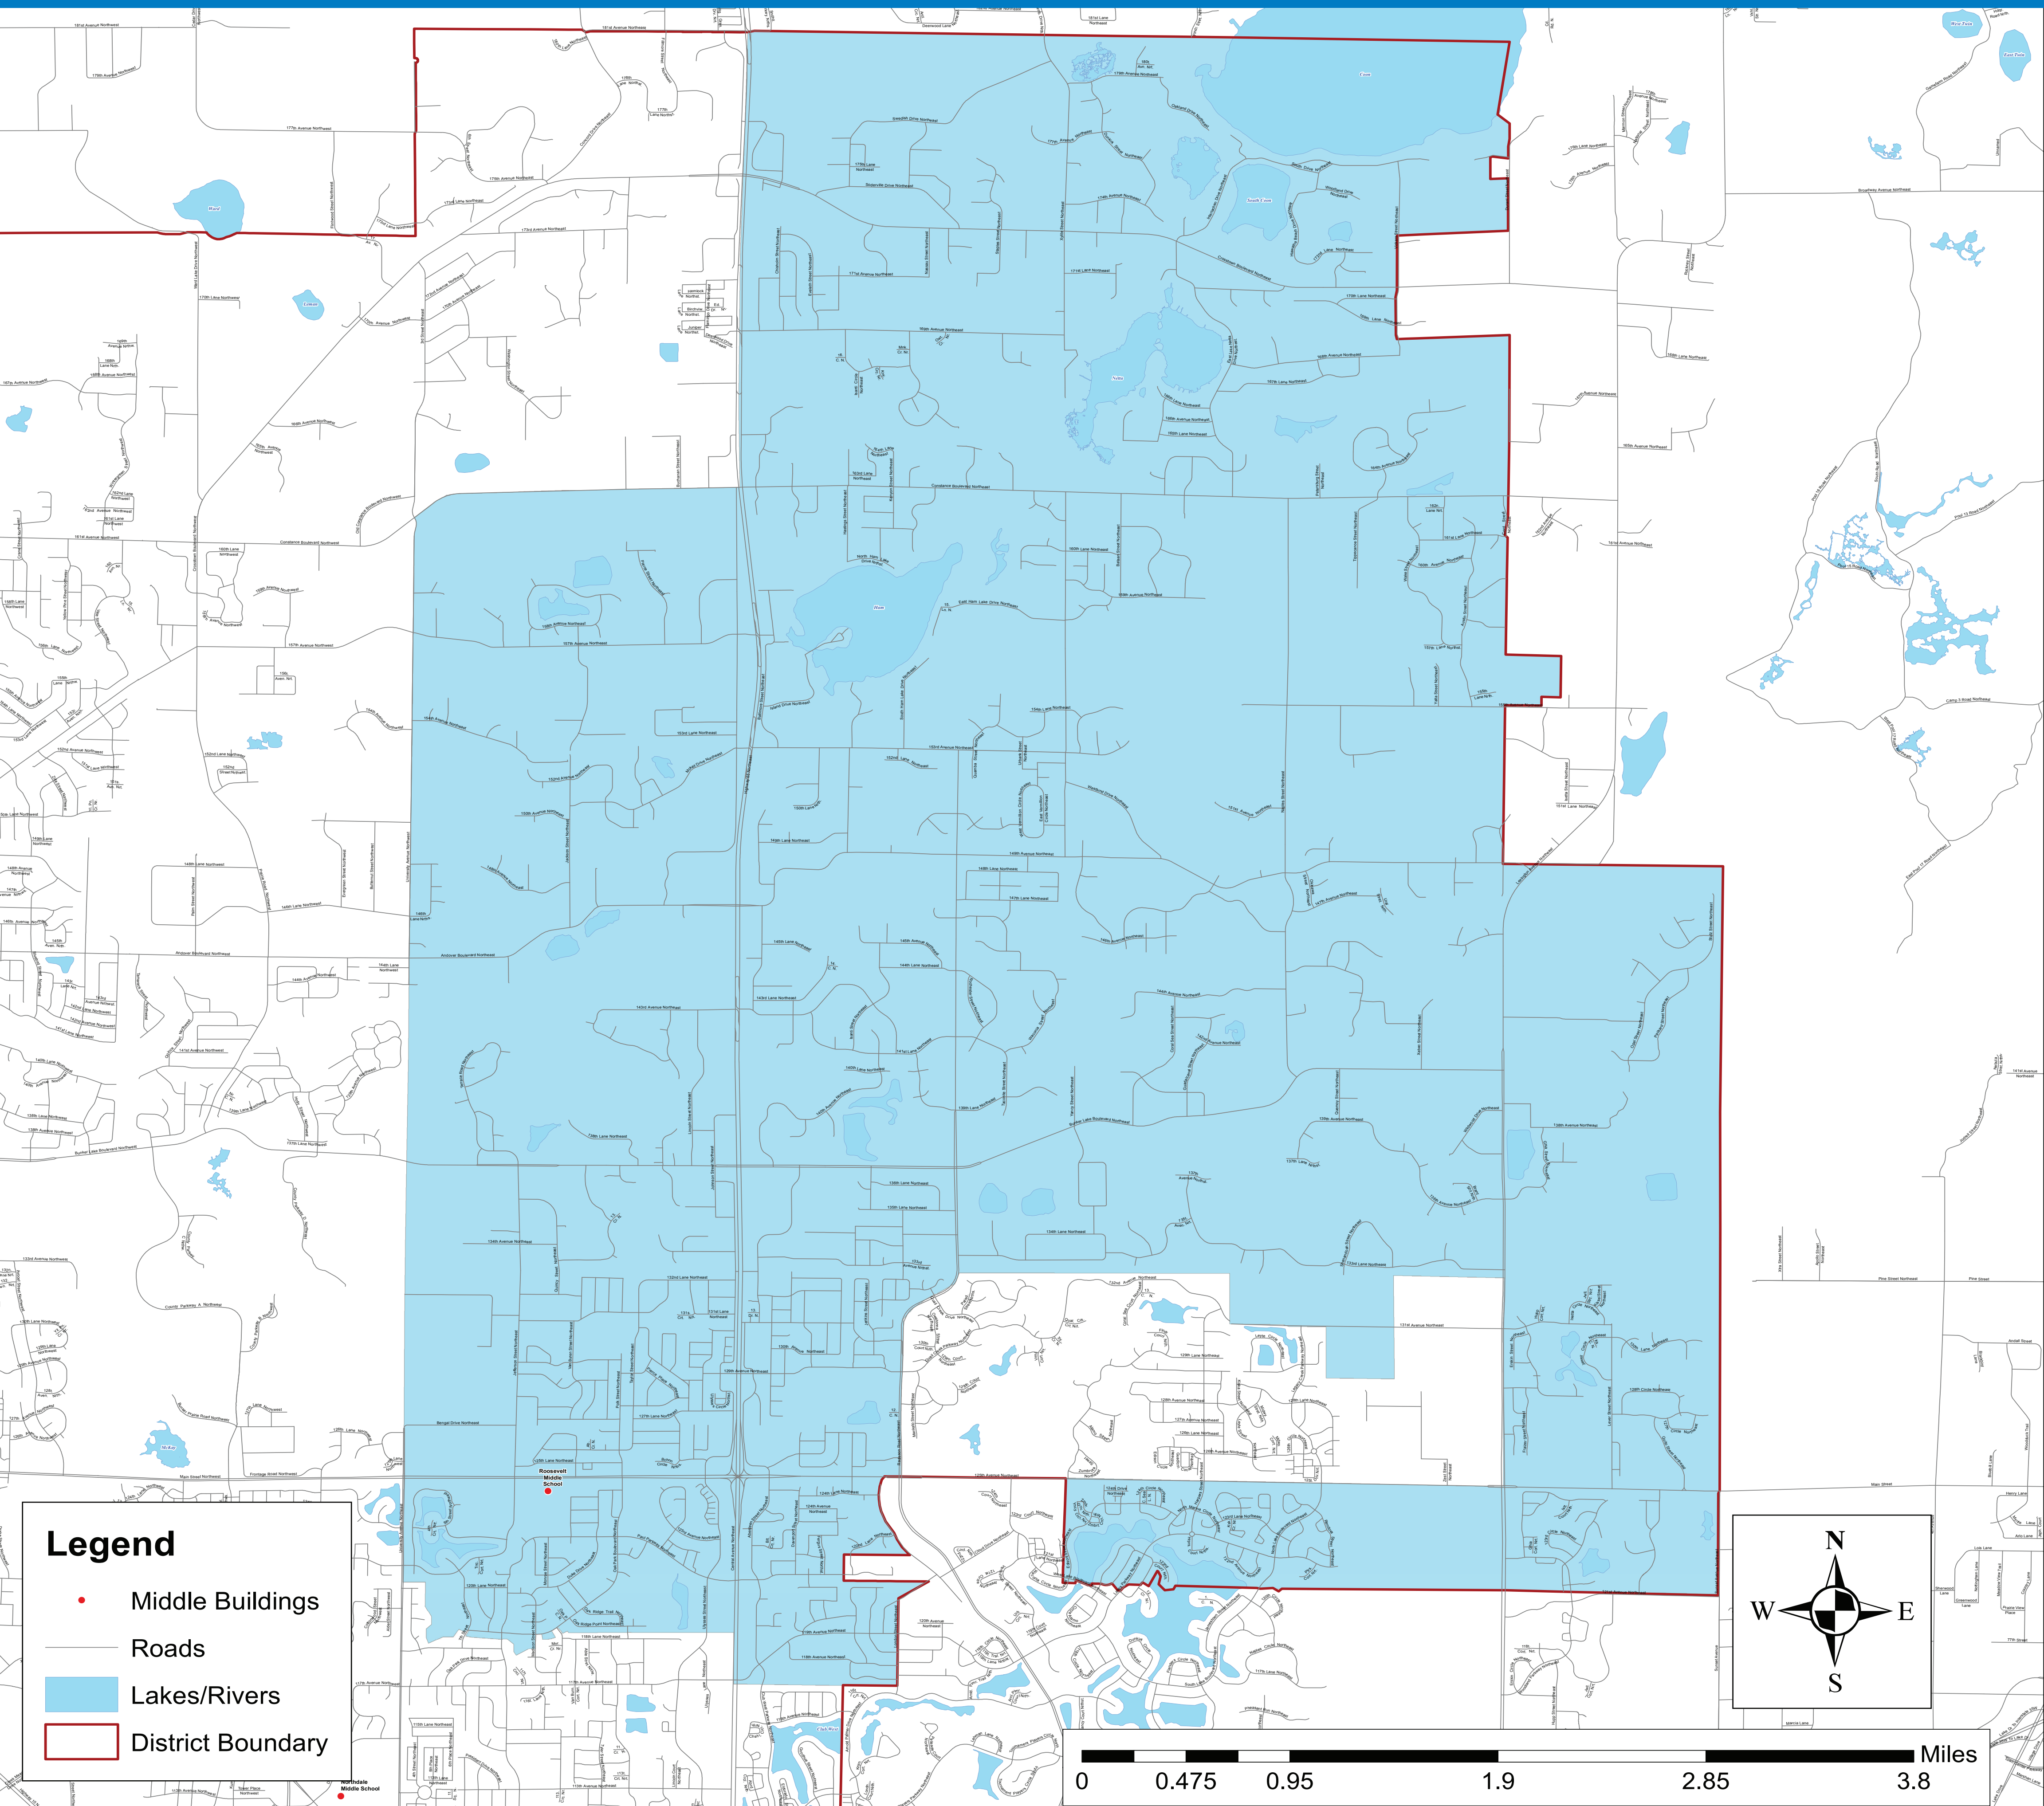

# ROOSEVELT MIDDLE SCHOOL

## Enrollment area

September 2023

**Legend**

- Middle Buildings
- Roads
- Lakes/Rivers
- District Boundary

**ROOSEVELT MIDDLE SCHOOL**  
 650 125th Ave. NE, Blaine, MN 55434  
 763-506-5800  
[ahschools.us/rms](http://ahschools.us/rms)