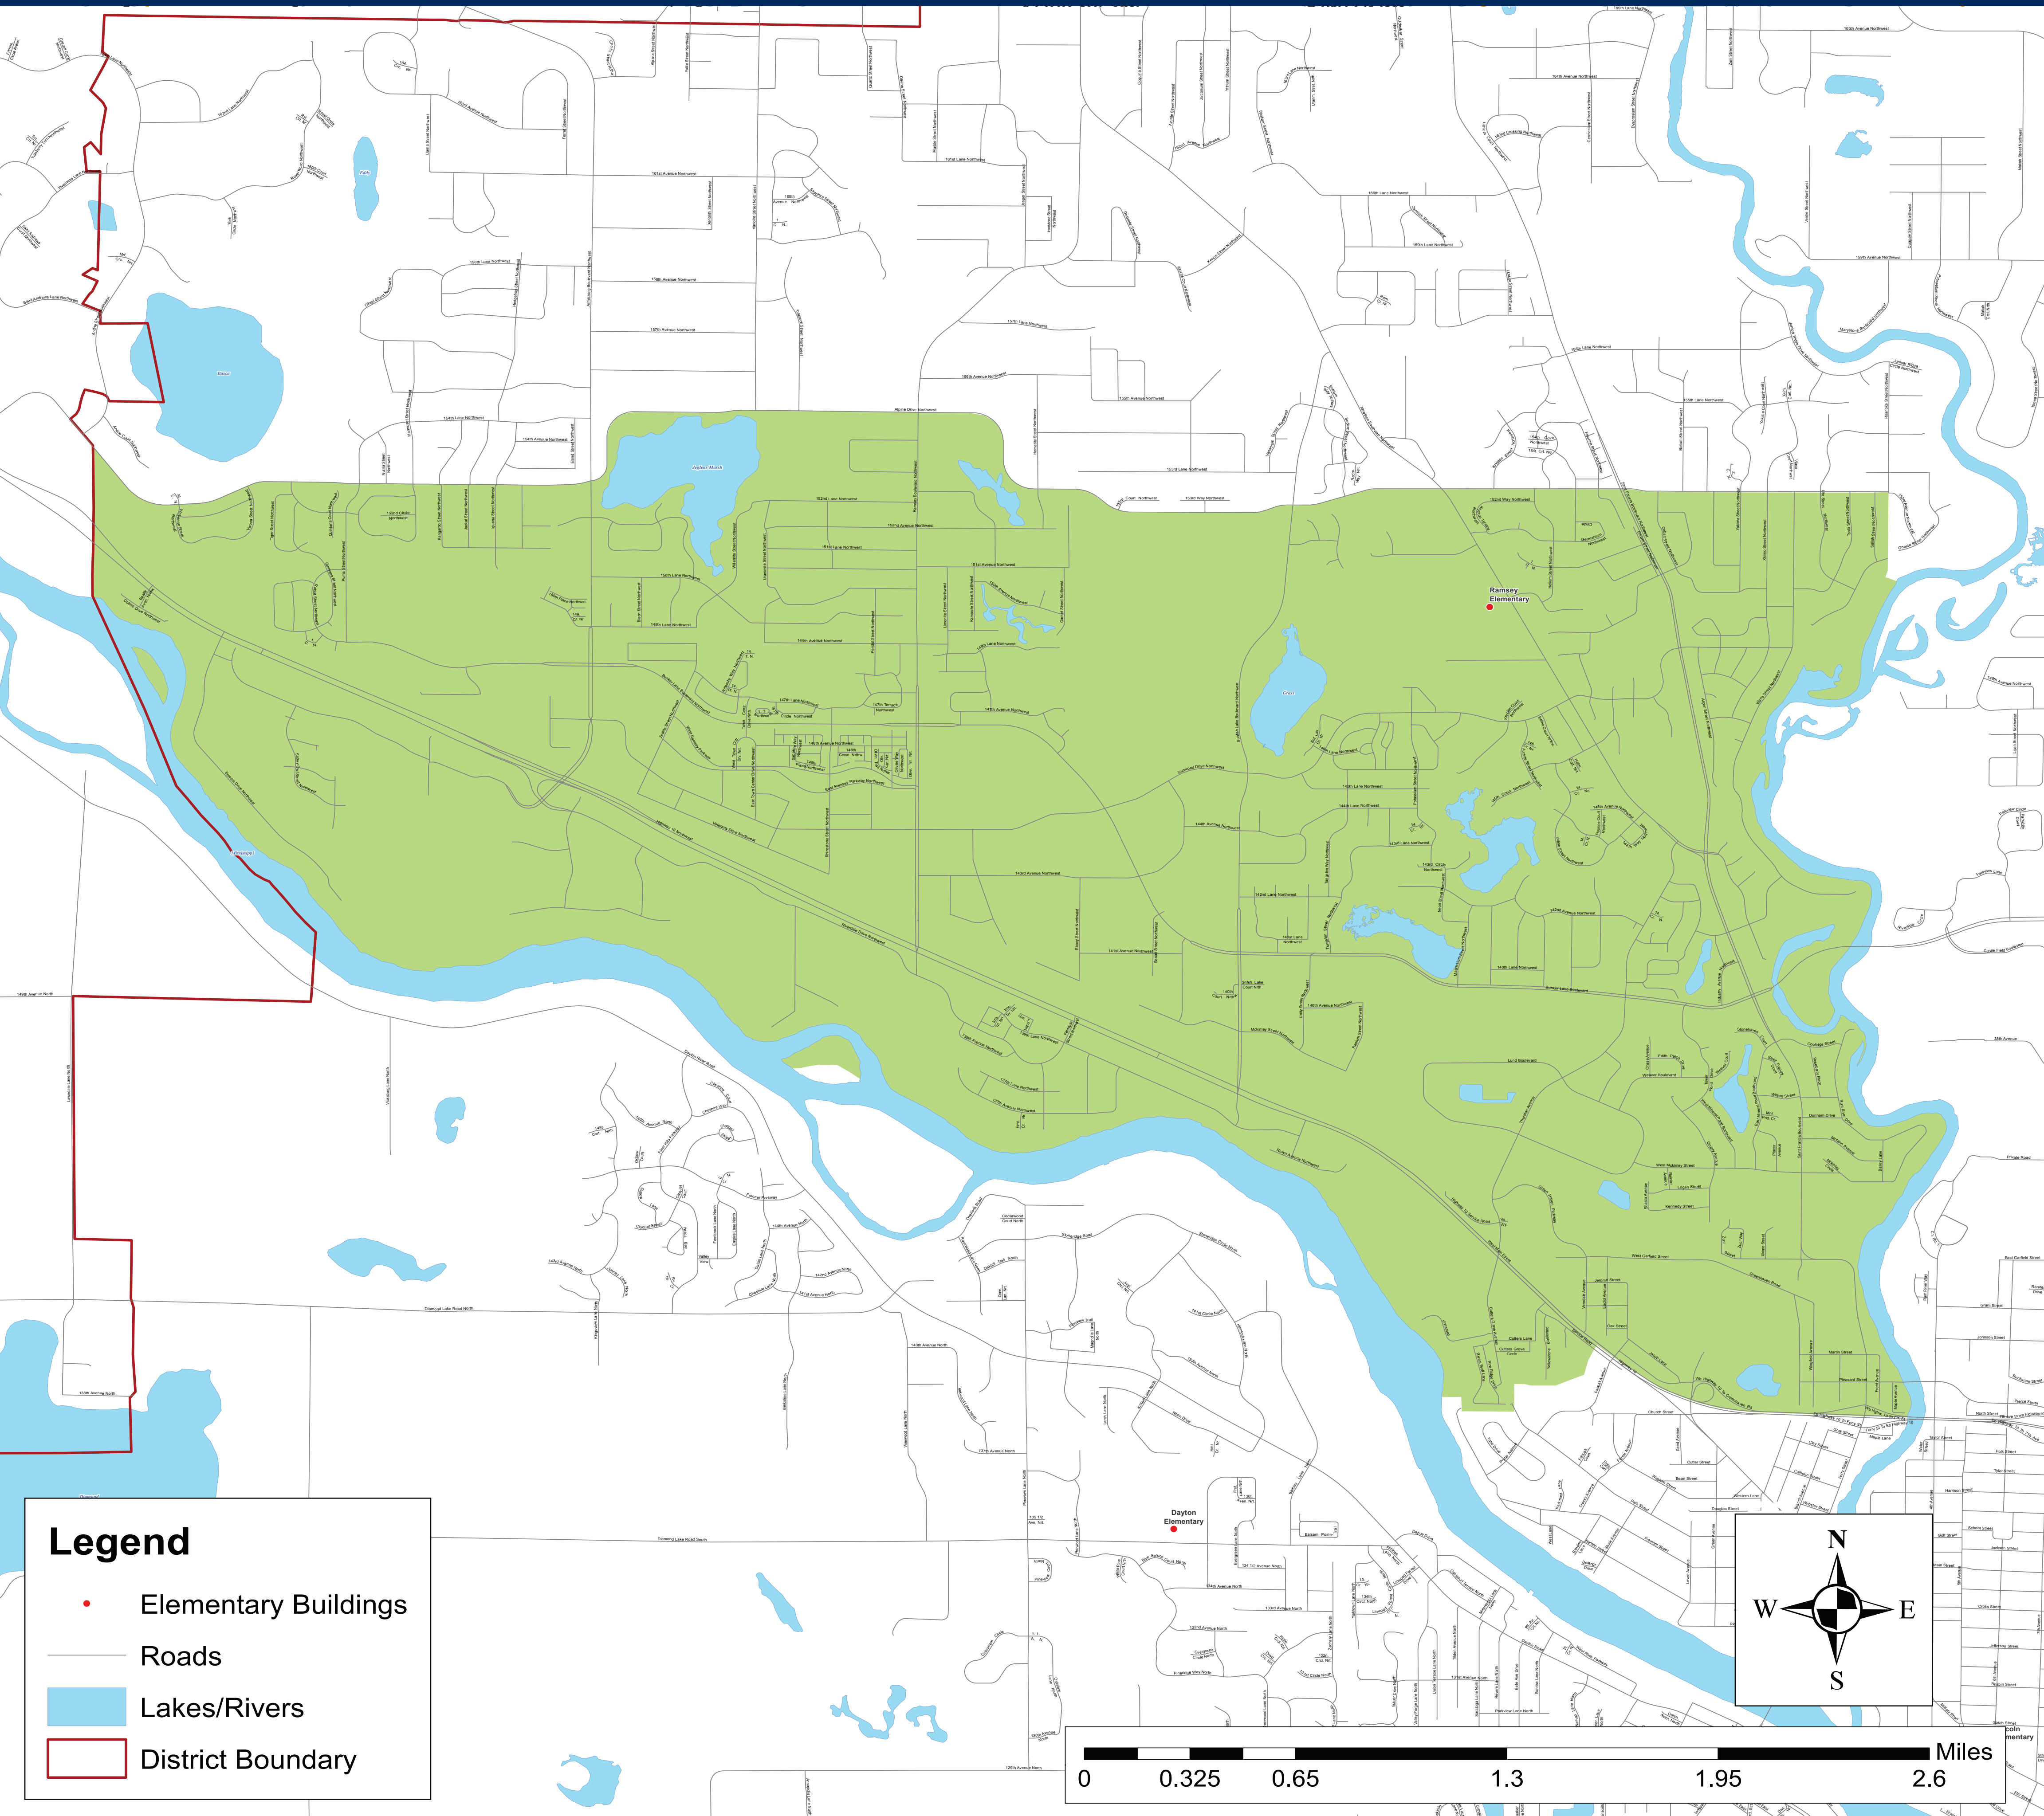

RAMSEY ELEMENTARY SCHOOL

Enrollment area

September 2023

RAMSEY ELEMENTARY SCHOOL
15000 Nowthen Blvd., Ramsey, MN 55303
763-506-4000
ahschools.us/ramsey