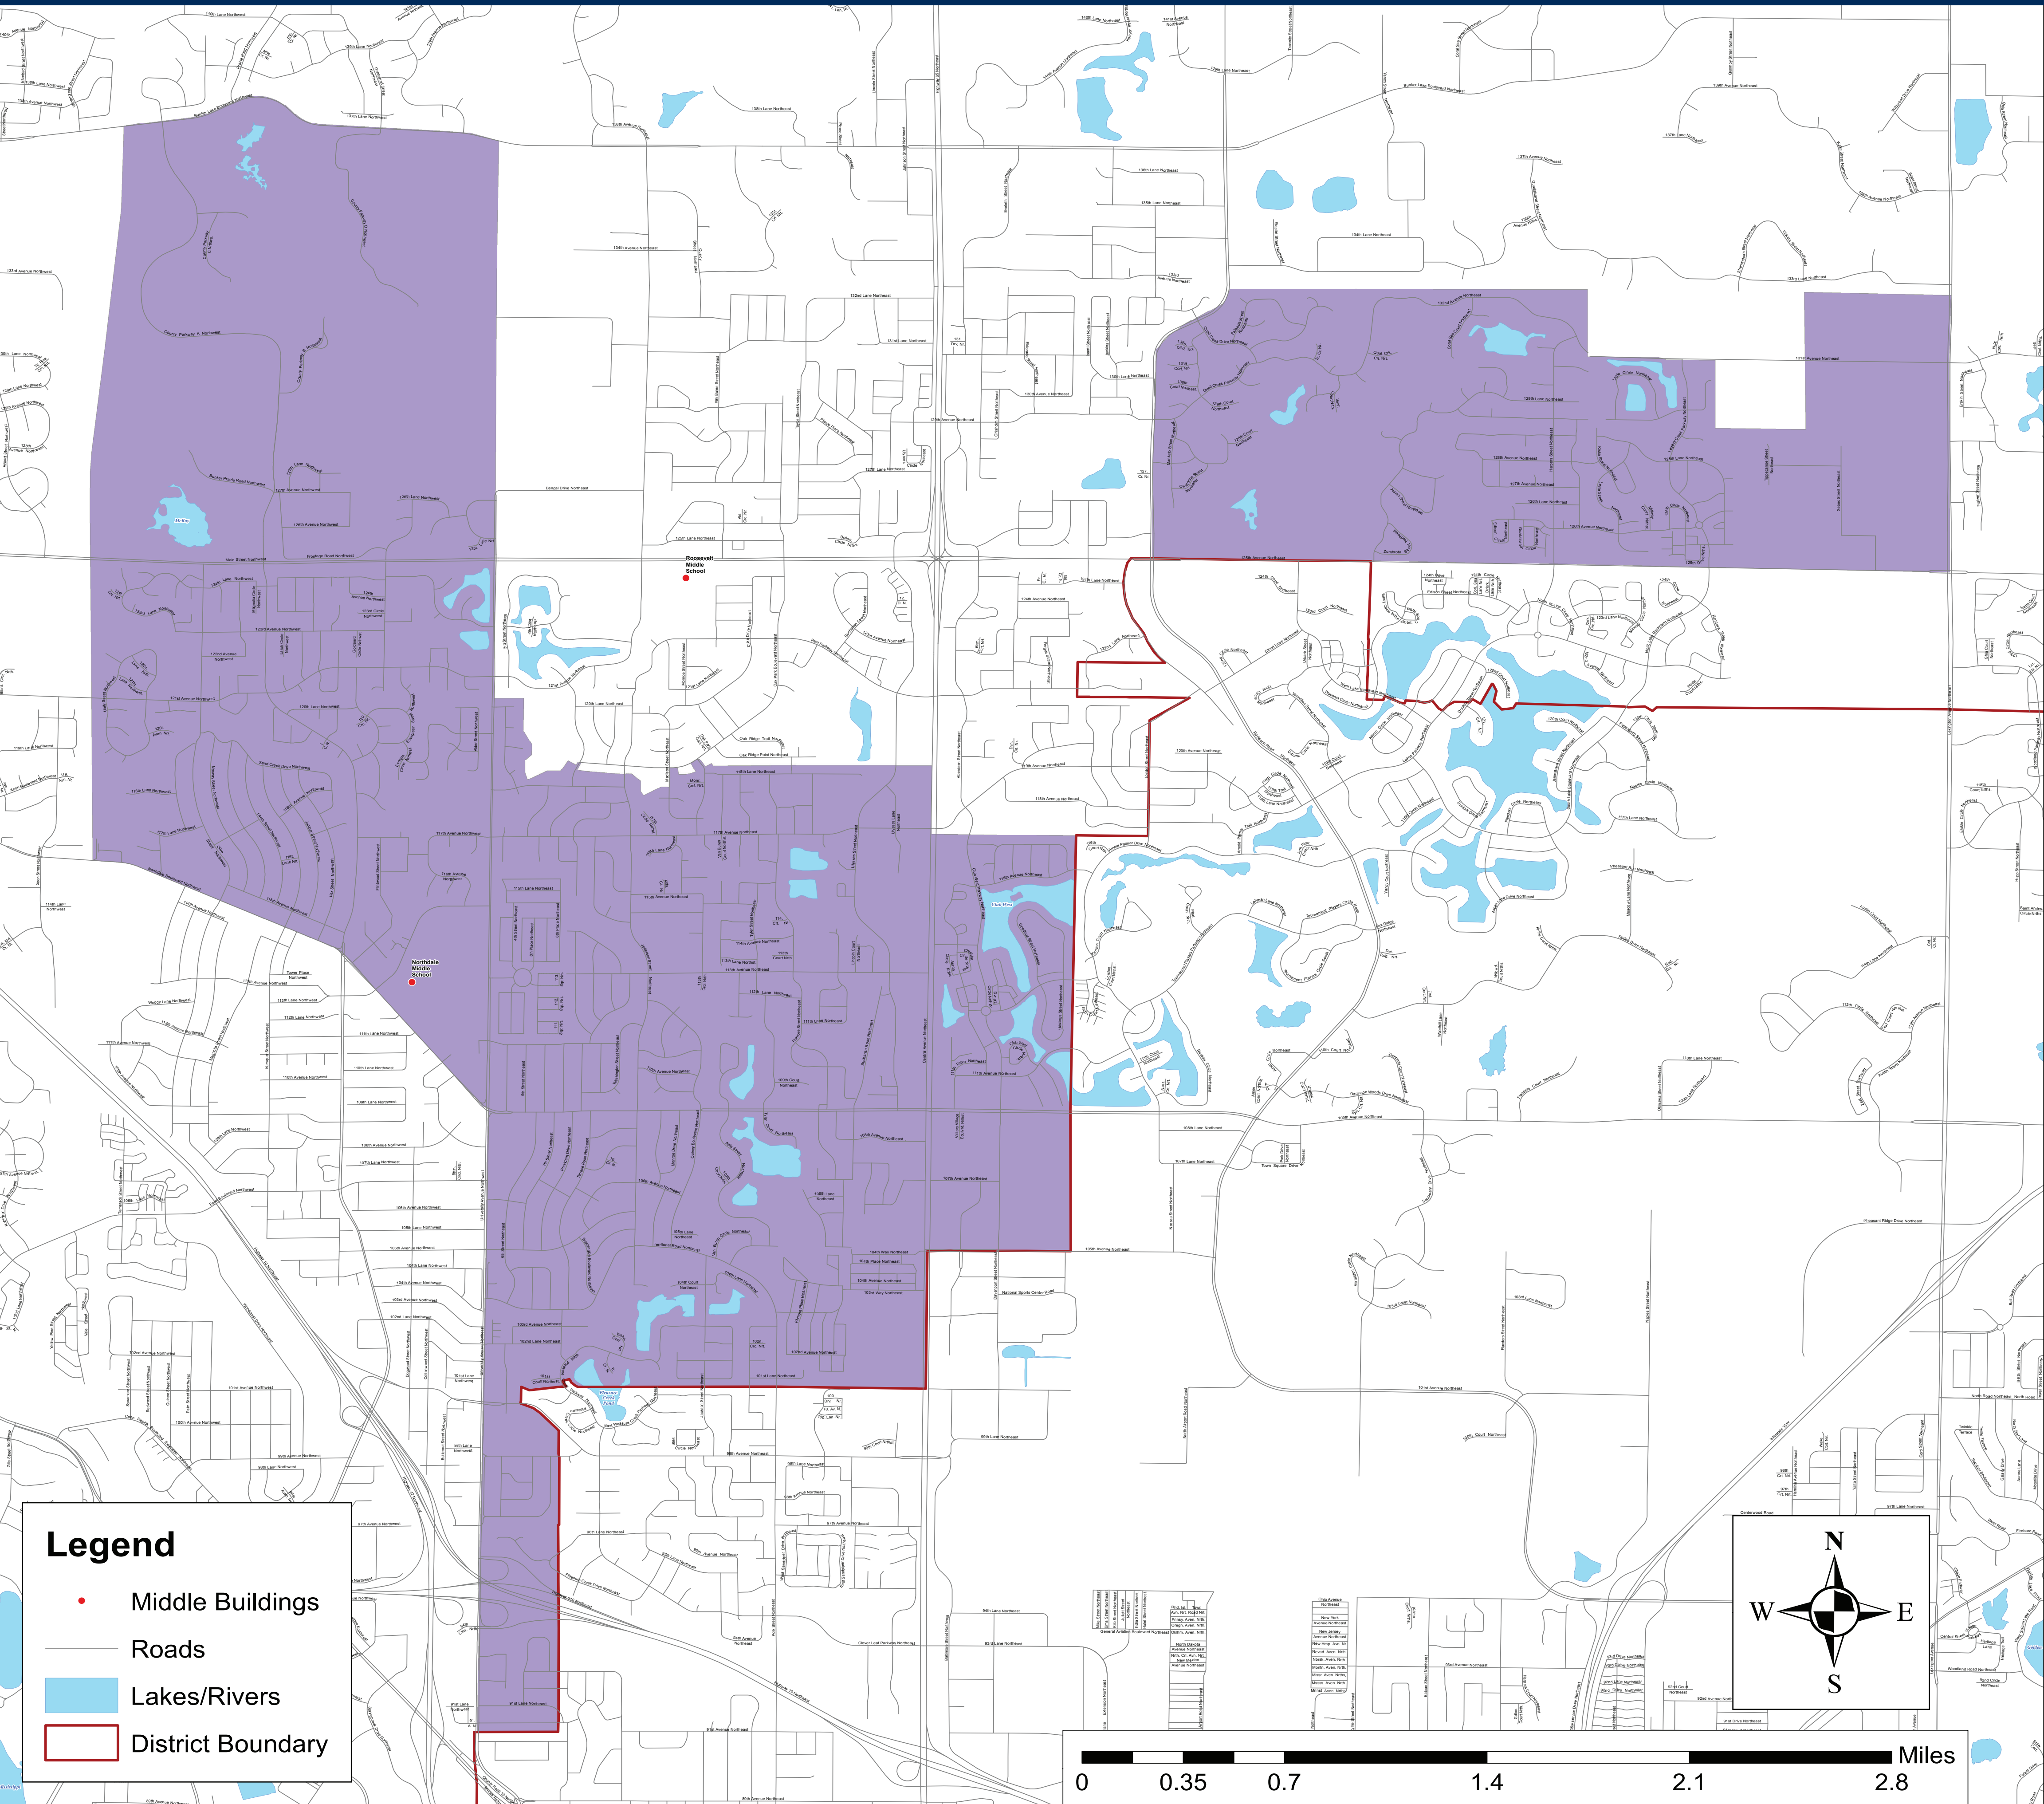

NORTHDALE MIDDLE SCHOOL

Enrollment area

September 2023

NORTHDALE MIDDLE SCHOOL
11301 Dogwood St. NW, Coon Rapids, MN 55448
763-506-5400
ahschools.us/nms