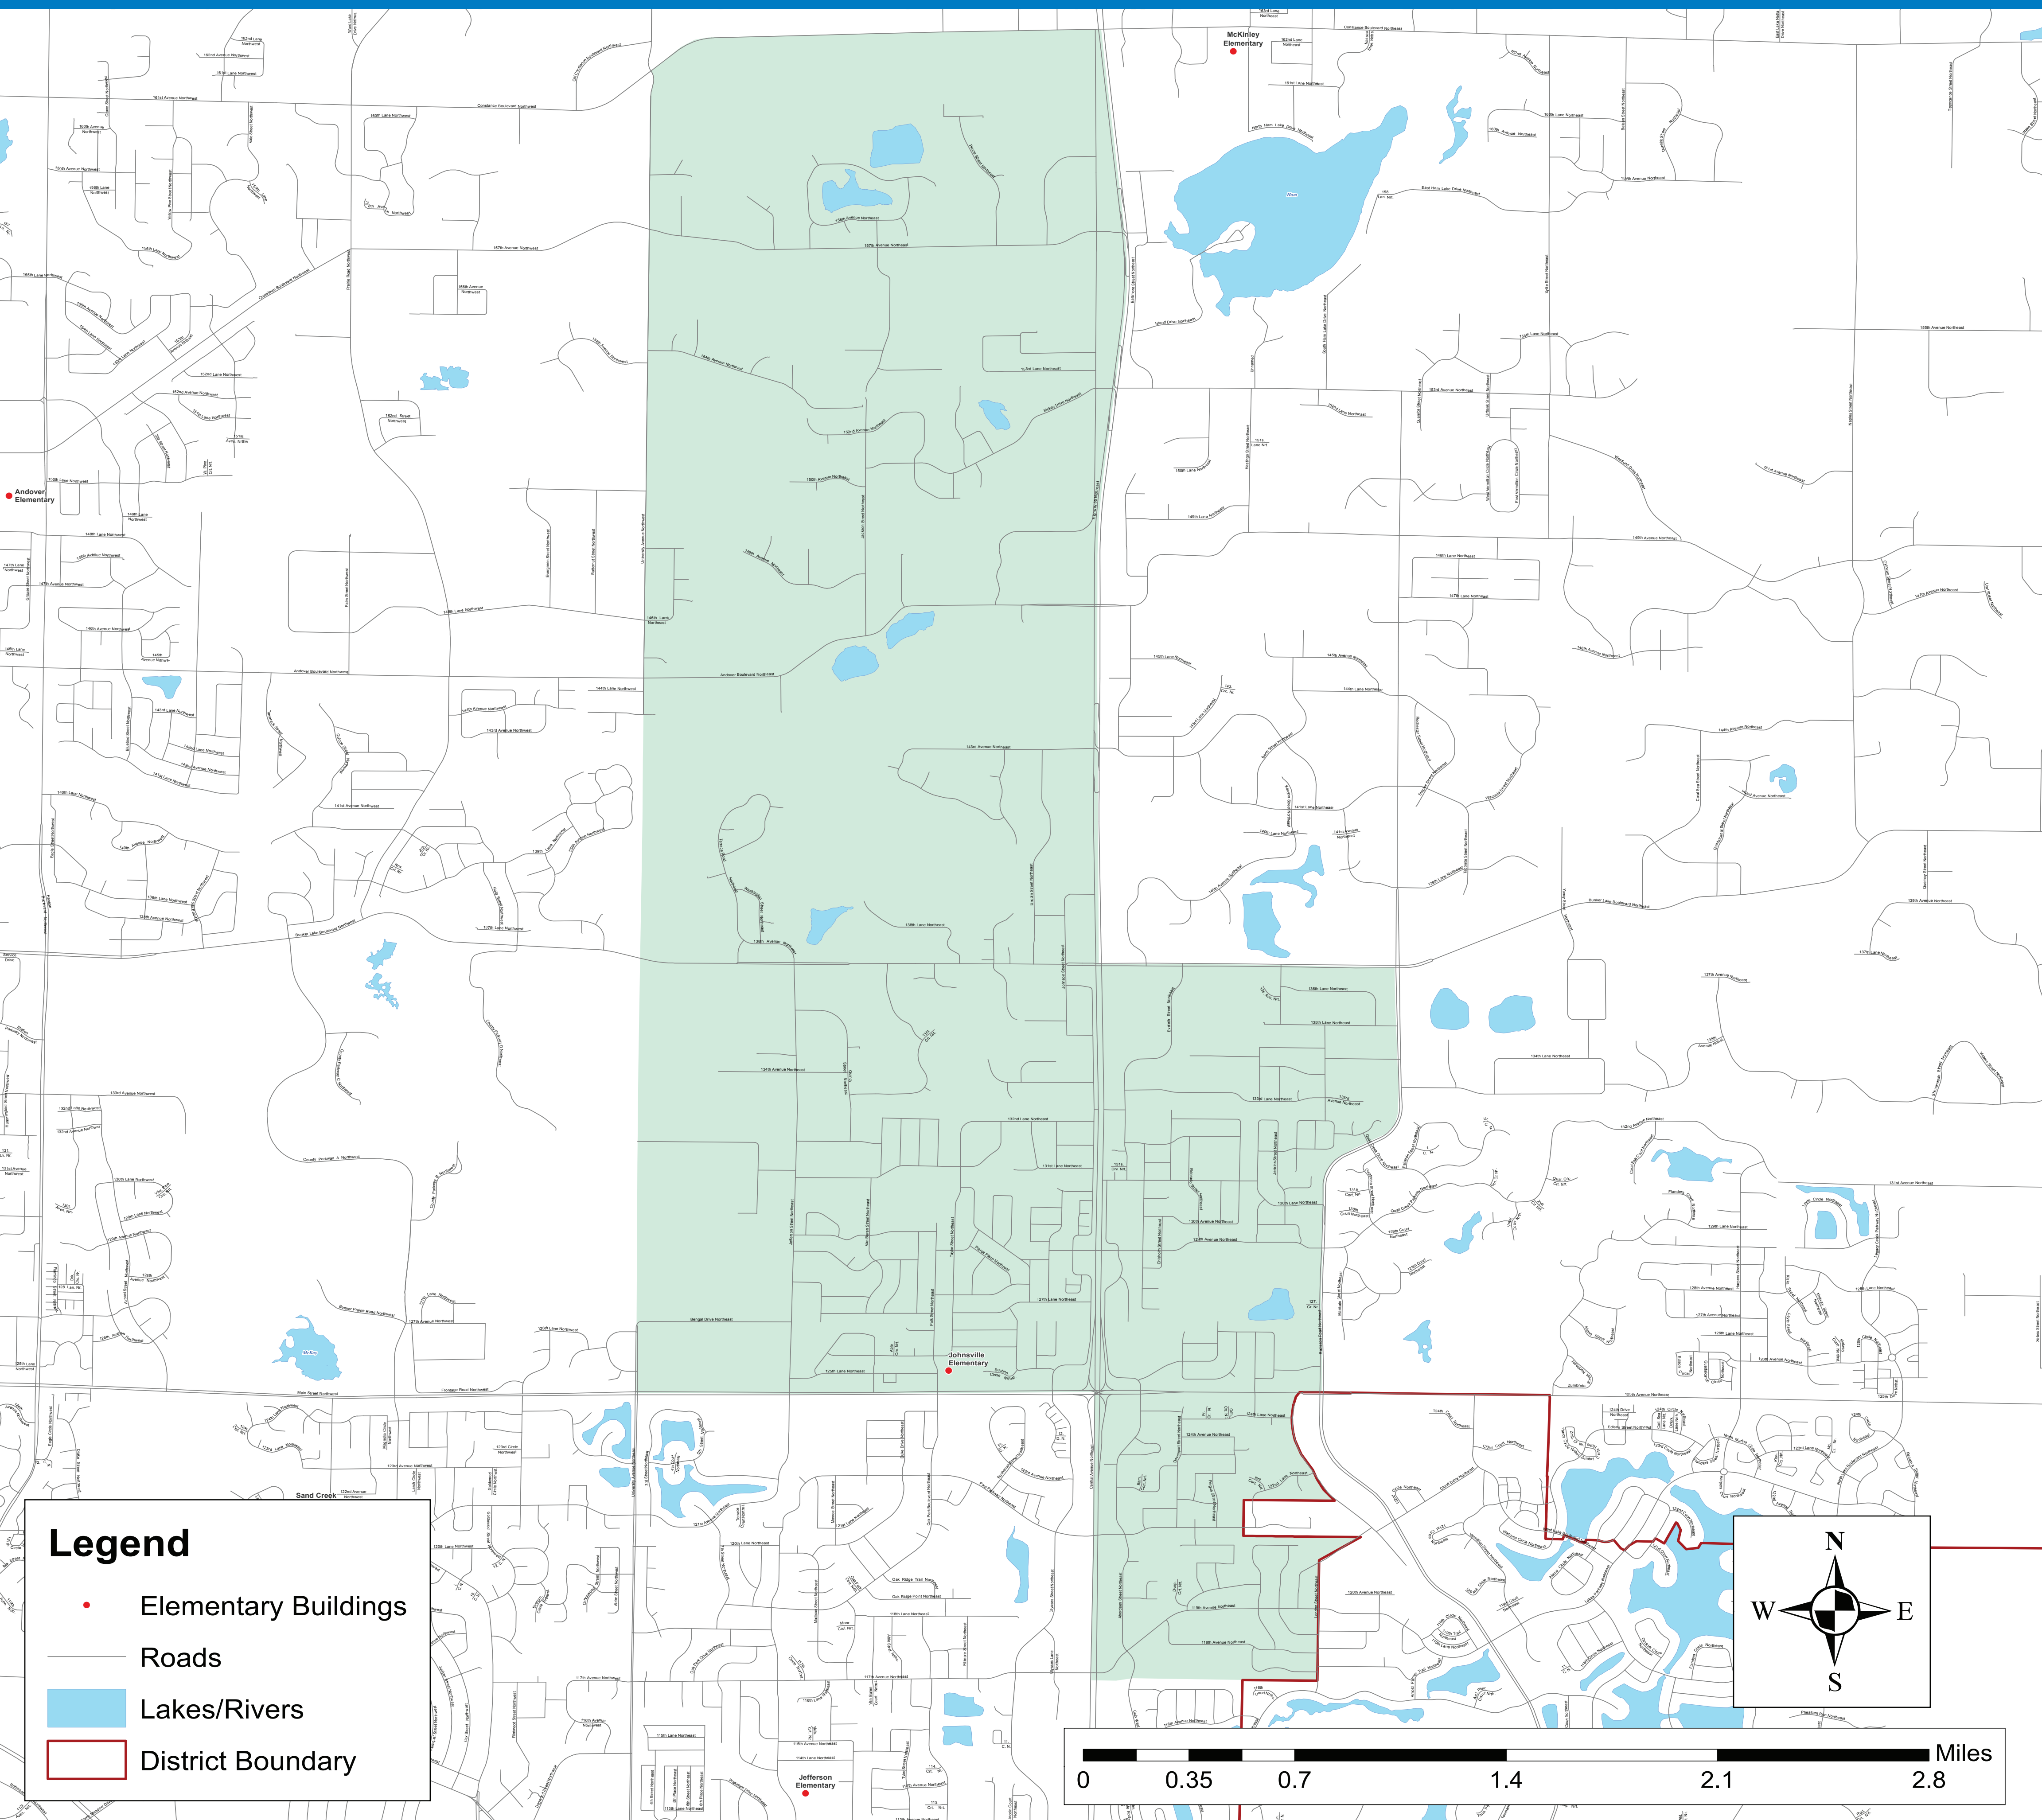

JOHNSVILLE ELEMENTARY SCHOOL

Enrollment area

September 2023

JOHNSVILLE ELEMENTARY SCHOOL

991 125th Ave. NE, Blaine, MN 55434

763-506-3000

ahschools.us/johnsville