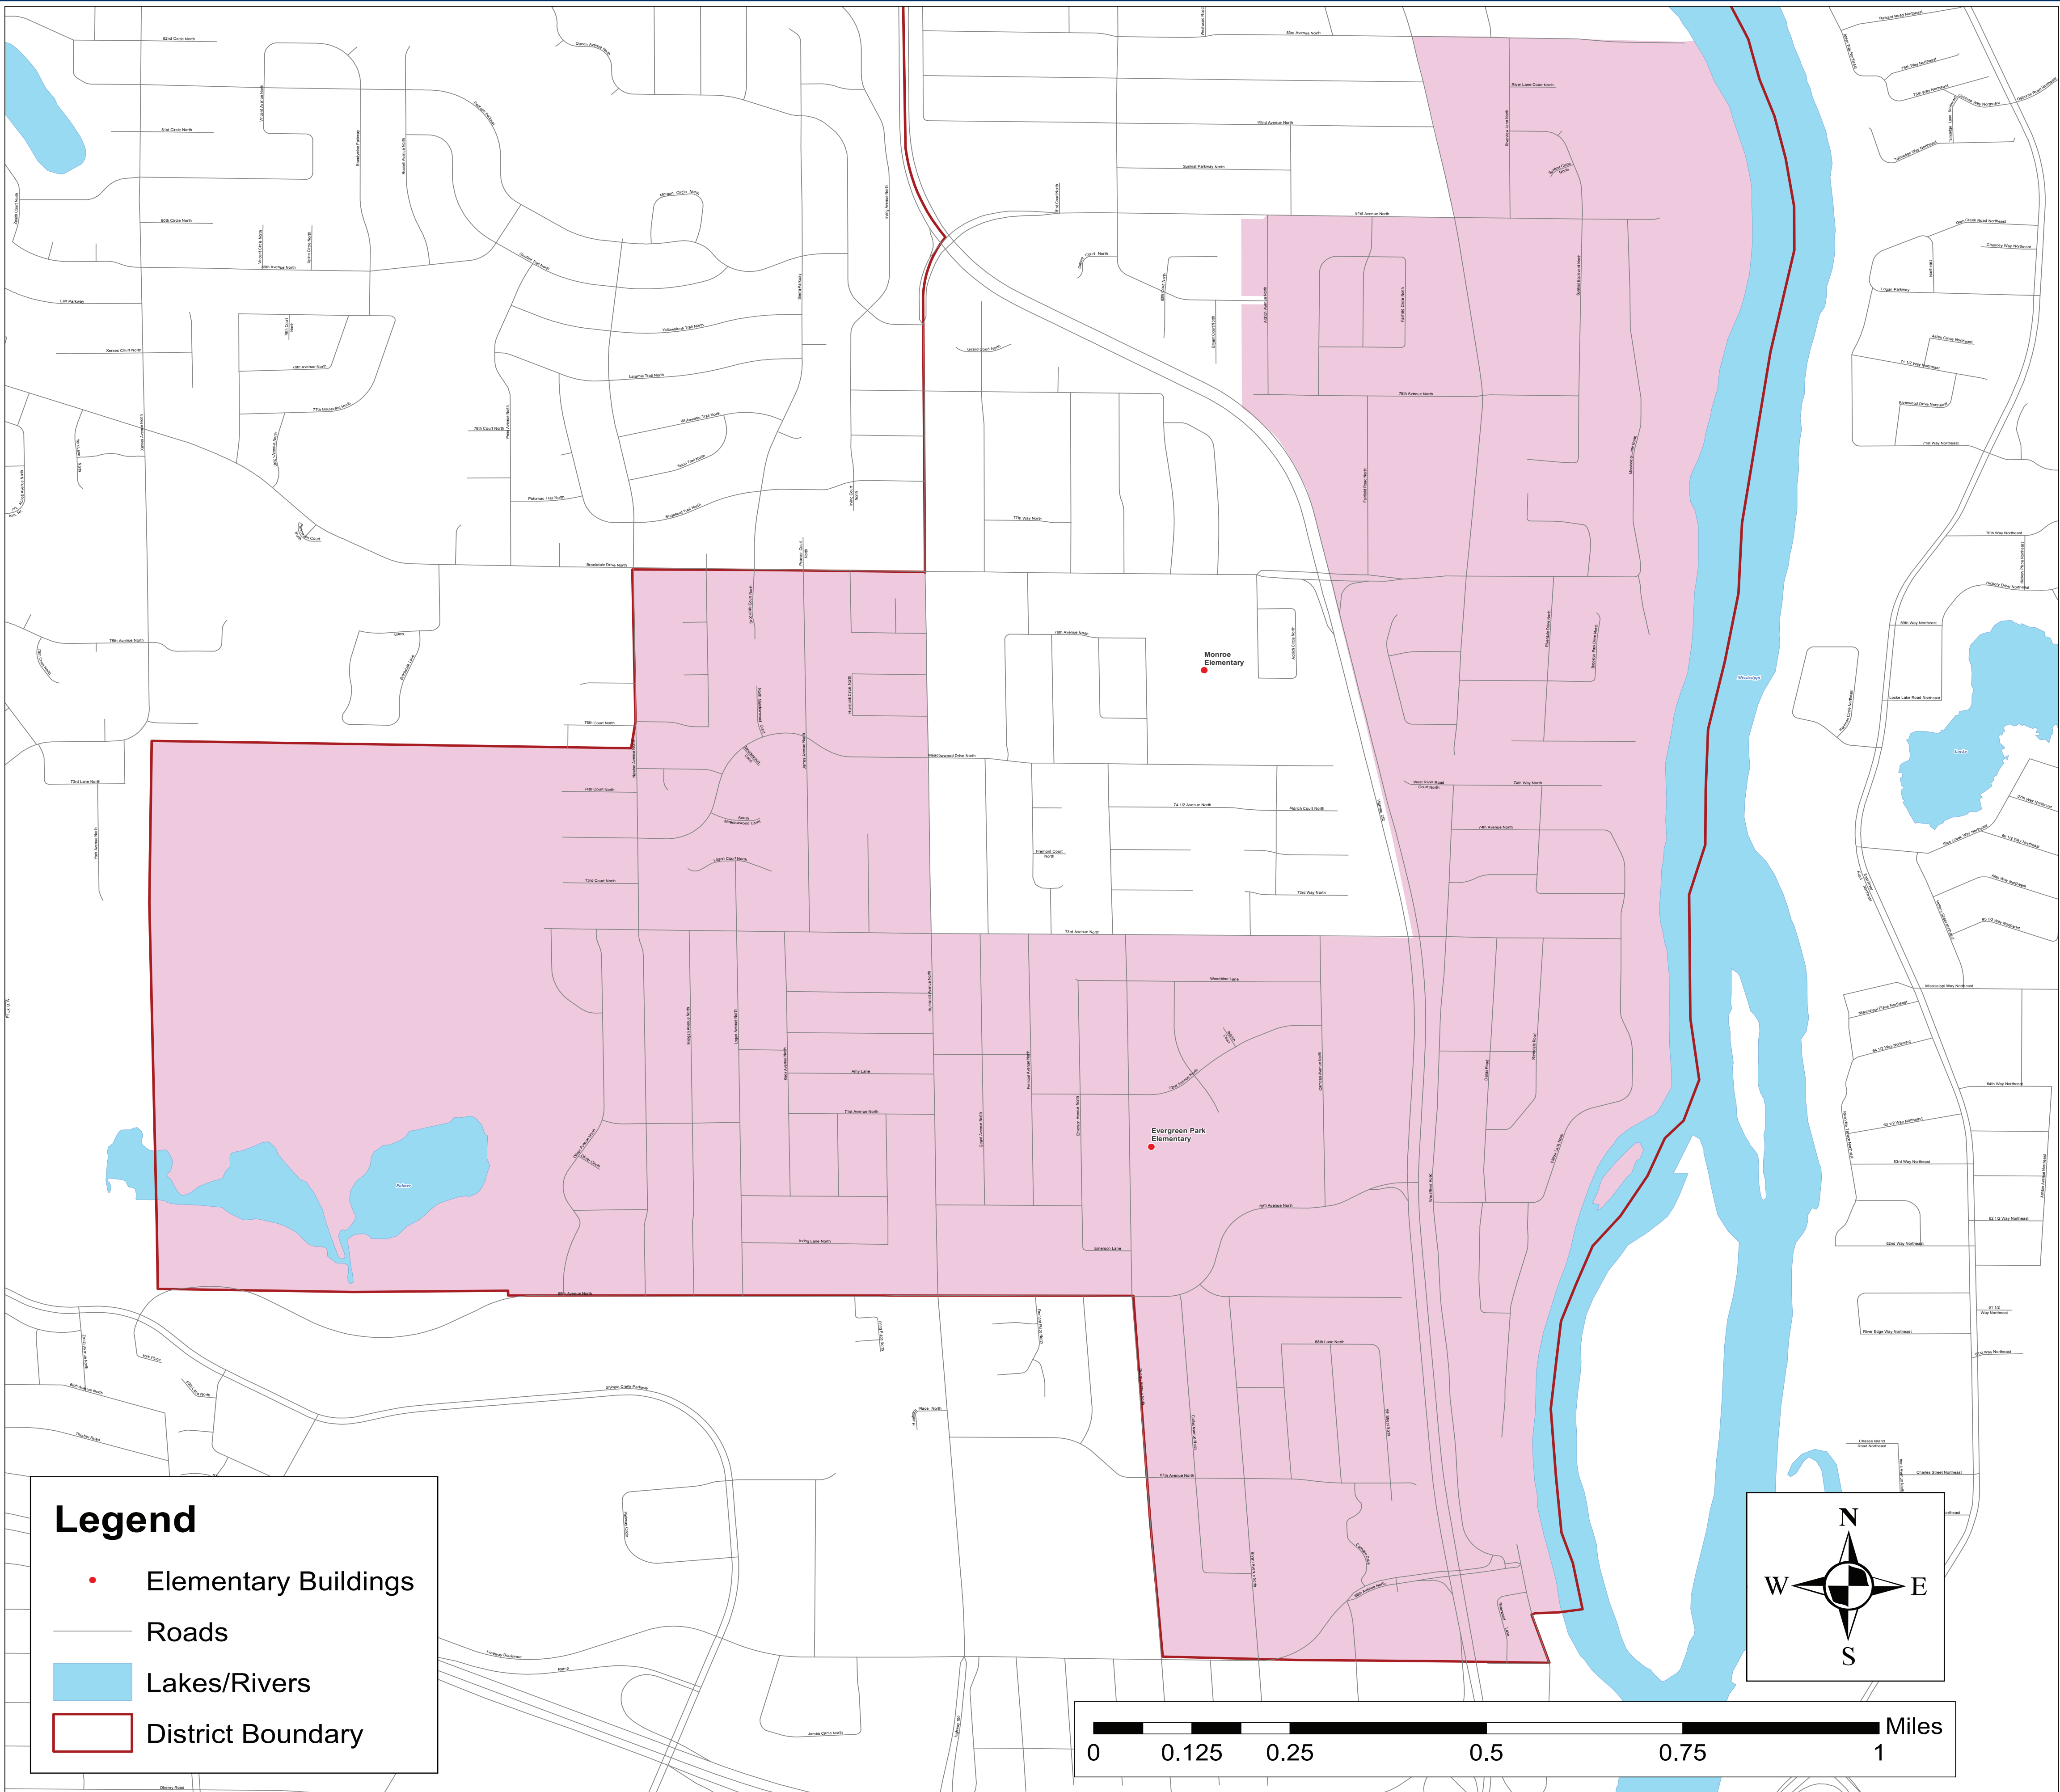

EVERGREEN PARK STEM SCHOOL OF INNOVATION Enrollment area

September 2023

EVERGREEN PARK STEM SCHOOL OF INNOVATION
7020 Dupont Ave. N, Brooklyn Center, MN 55430
763-506-2500
ahschools.us/evergreenpark