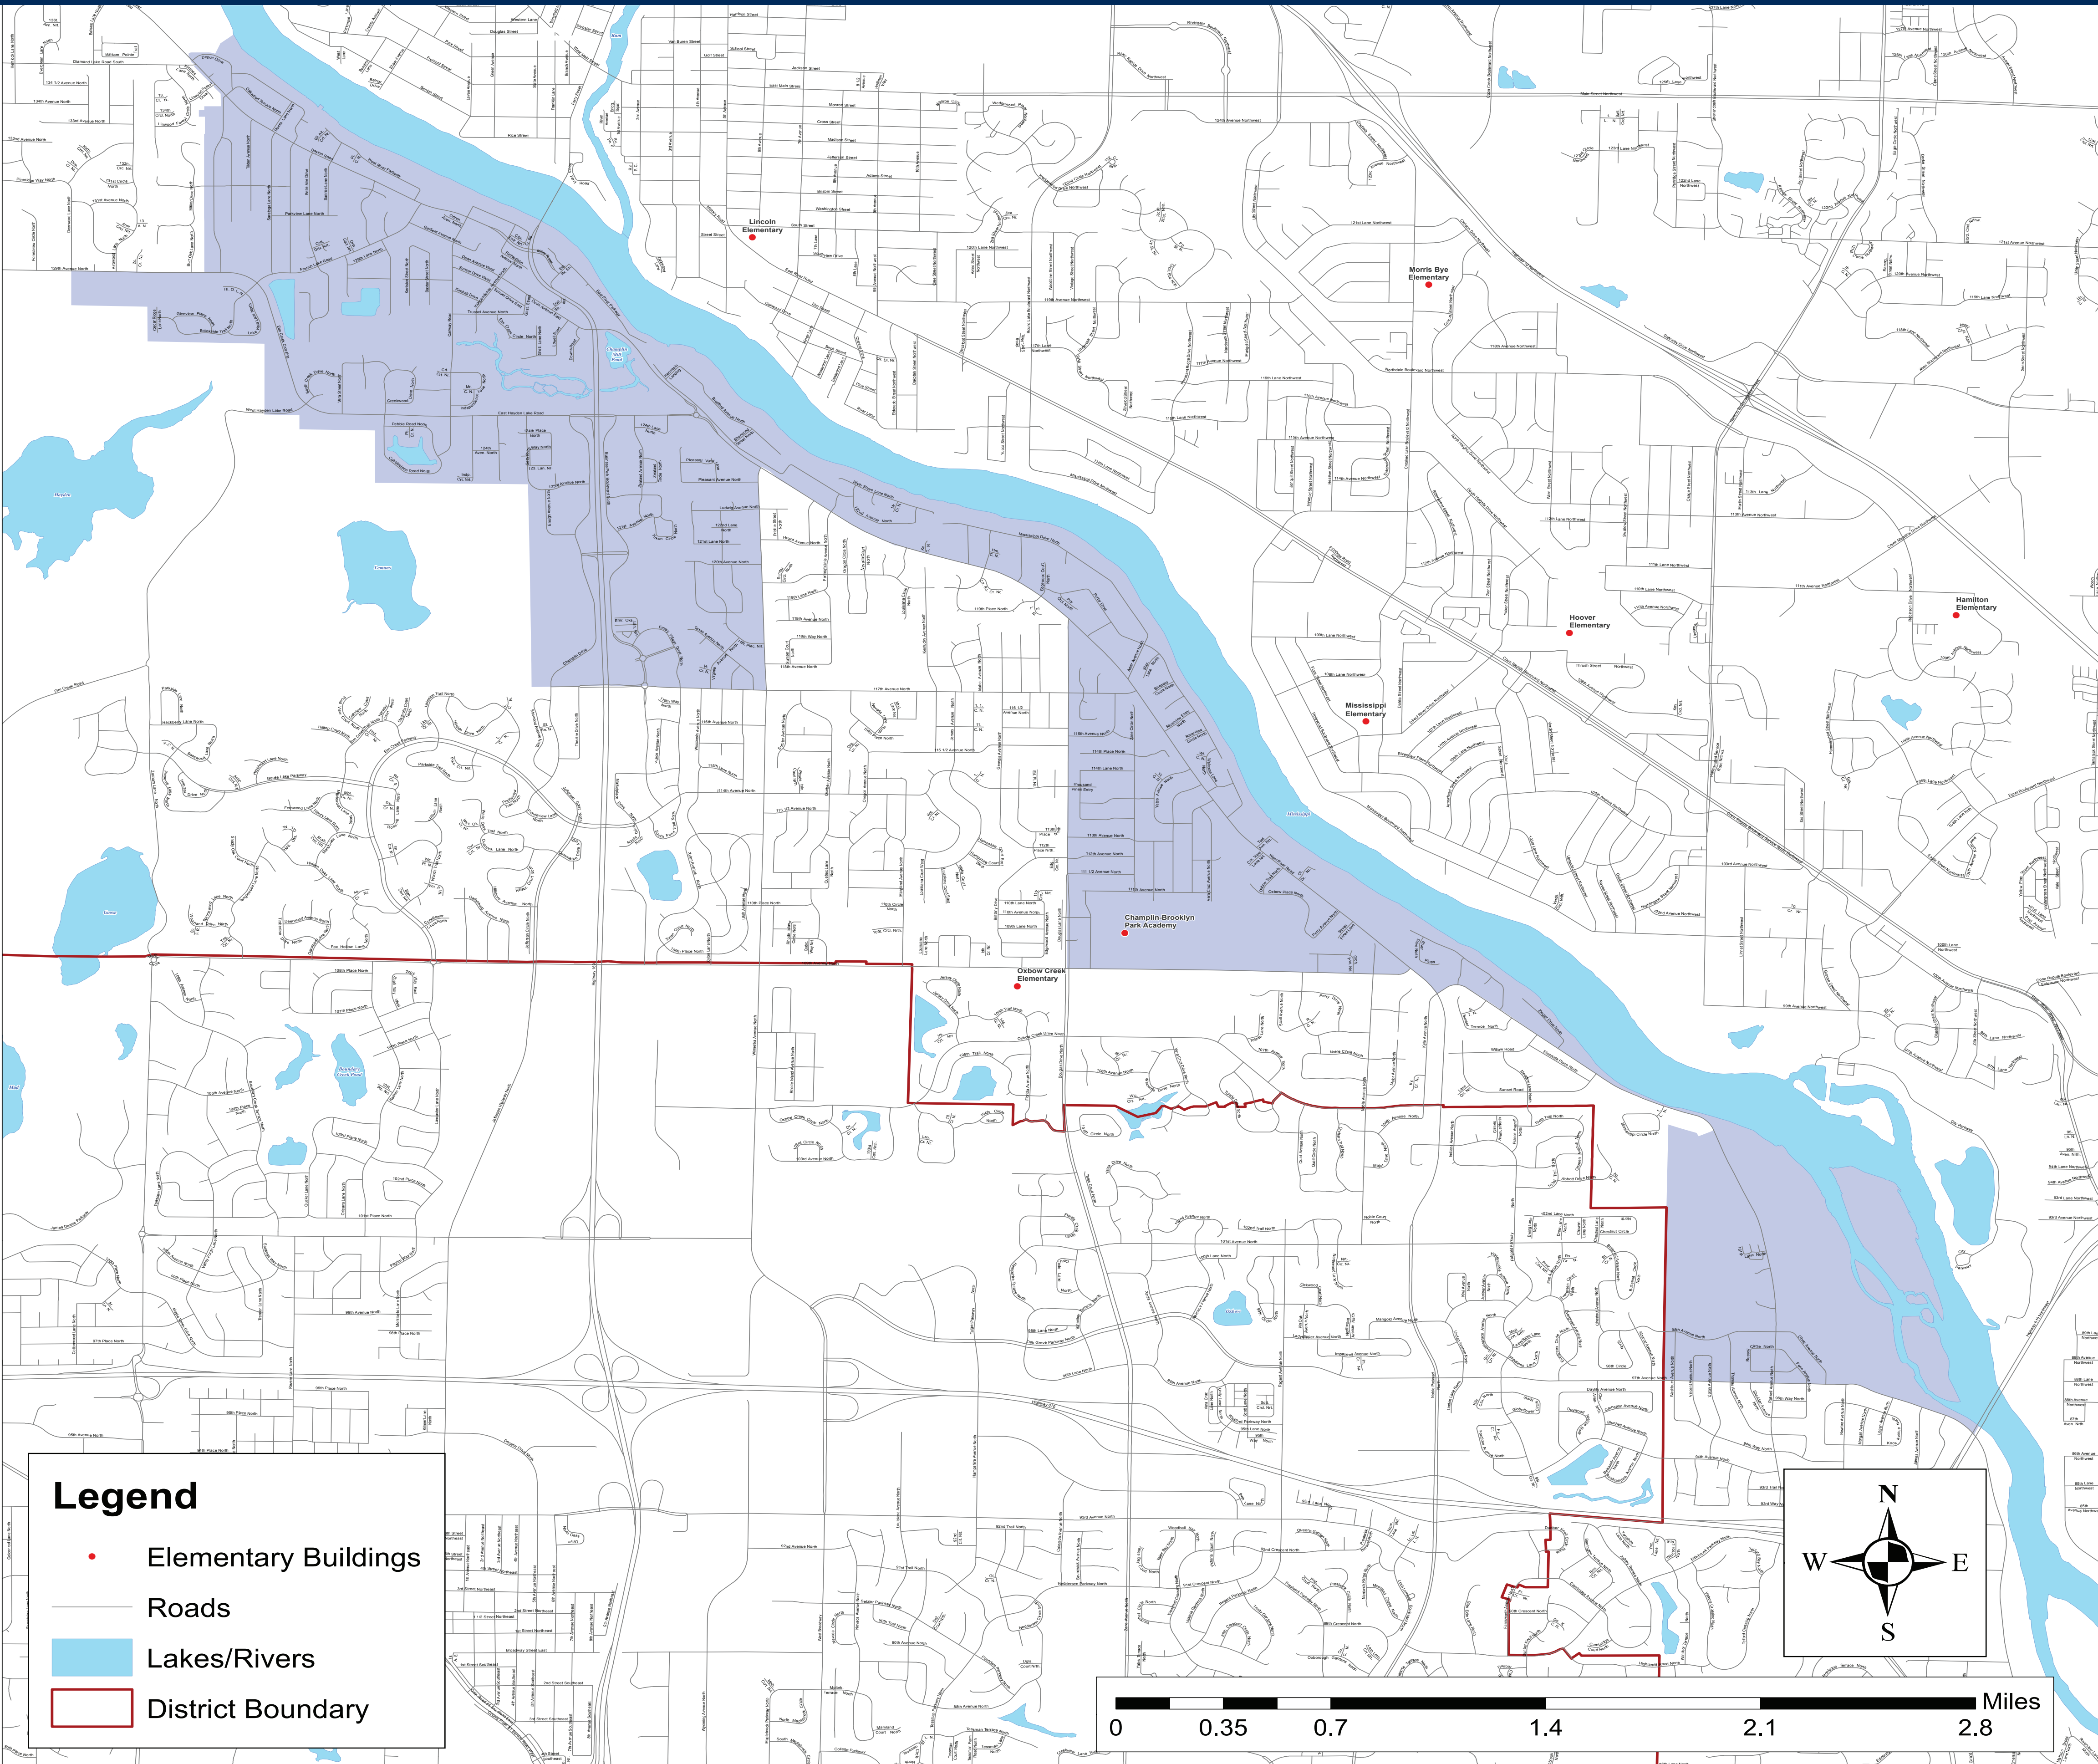

CHAMPLIN-BROOKLYN PARK

ACADEMY FOR MATH AND ENVIRONMENTAL SCIENCE

Enrollment area

September 2023

CHAMPLIN-BROOKLYN PARK
ACADEMY FOR MATH AND ENVIRONMENTAL SCIENCE
6100 109th Ave., Champlin, MN 55316
763-506-6000
ahschools.us/cbpa